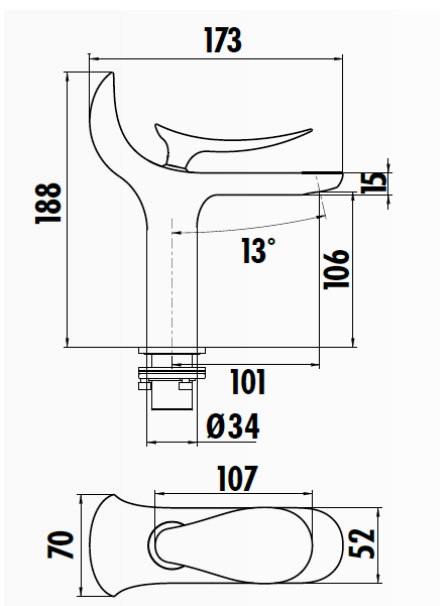

FOGLIA FG1501

Foglia Basin Faucet

FG1501	Foglia Basin Faucet
Quantity of Boxes	12
Weight of Products	1,54 kg

TECHNICAL DRAWING

SPECIFICATIONS

Creavit keeps its rights of making any change to the products

LGA