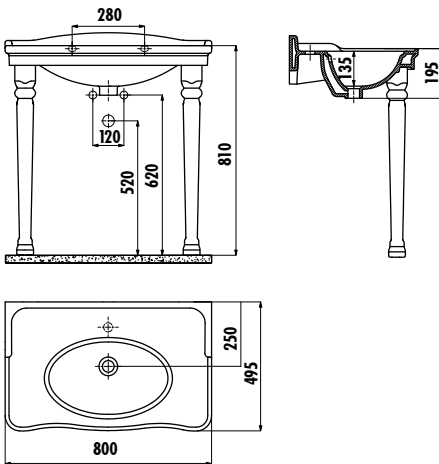

TECHNICAL DRAWING

SPECIFICATIONS

Creavit keeps its rights of making any change to the products.

Quality Management Systems

Customer Satisfaction Certificate

Environmental Management System

LGA

Germany Accreditation Certificate

kiwa

Netherlands Accreditation Certificate

GOST - R

Russia Accreditation Certificate

UkrSEPRO

Ukraine Accreditation Certificate

Israel Accreditation Certificate

Nigeria Accreditation Certificate

European Accreditation Certificate

Turkish Accreditation Certificate