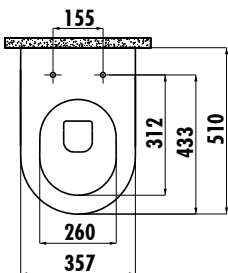

TECHNICAL DRAWING

There is only hidden connection for the self cleaning pipe & internal mechanism.

SPECIFICATIONS

Creavit keeps its rights of making any change to the products.

Quality Management Systems

Customer Satisfaction Certificate

LGA

Germany Accreditation Certificate

kiwa

Netherlands Accreditation Certificate

GOST - R

Russia Accreditation Certificate

UkrSEPRO

Ukraine Accreditation Certificate

Israel Accreditation Certificate

Nigeria Accreditation Certificate

European Accreditation Certificate

Turkish Accreditation Certificate