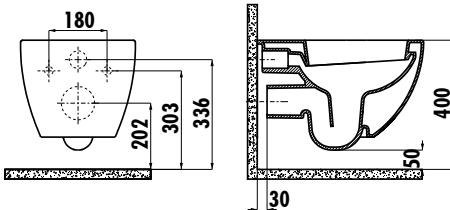

TECHNICAL DRAWING

There is only hidden connection for the self cleaning pipe & internal mechanism.

SPECIFICATIONS

Creavit keeps its rights of making any change to the products.

Quality Management Systems

Customer Satisfaction Certificate

LGA

Germany Accreditation Certificate

kiwa

Netherlands Accreditation Certificate

GOST - R

Russia Accreditation Certificate

UkrSEPRO

Ukraine Accreditation Certificate

Israel Accreditation Certificate

Nigeria Accreditation Certificate

European Accreditation Certificate

Turkish Accreditation Certificate